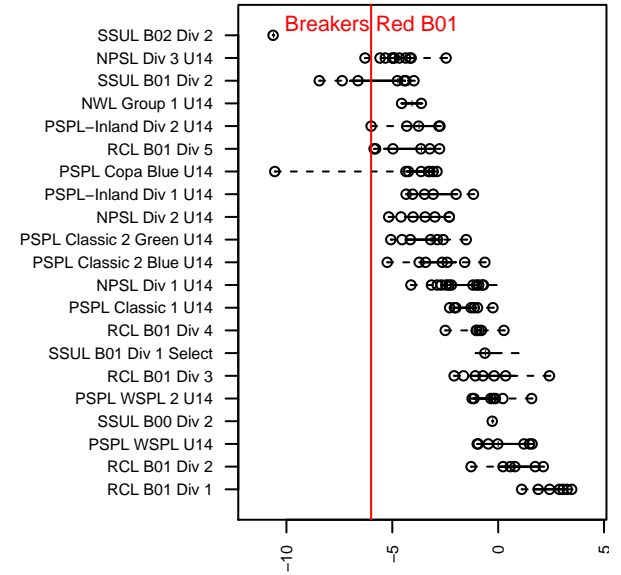

Breakers Red B01

Breakers SC
 Spokane, WA
 B01 total strength=650
 attack=0.93 defense=0.38
 fall league = PSPL–Inland Div 2 U14
 spr league = Spr PSPL–Inland Div 2 U14
 notes= Meyers–Filanoski 2014;
 Farzana 2015

alt names used:
 IEYSA Breakers B01 Farzana
 IEYSA Breakers B01 Farzana

Venues played:
 2014 Spr PSPL–Inland Div 2 U13
 2015 PSPL–Inland Div 2 U14
 2015 Spr PSPL–Inland Div 2 U14

Breakers Red B01
 Dots are actual minus expected GF (blue circles) and GA (red triangles).
 Blue line is smoothed change in attack strength. Red is smoothed change in defense strength.

**attack and defense variance (black dot)
relative to other teams
and top 10 in region**

**attack and defense rating
relative to others at age
and all opponents in last 13 months**

Performance relative to 13 month average